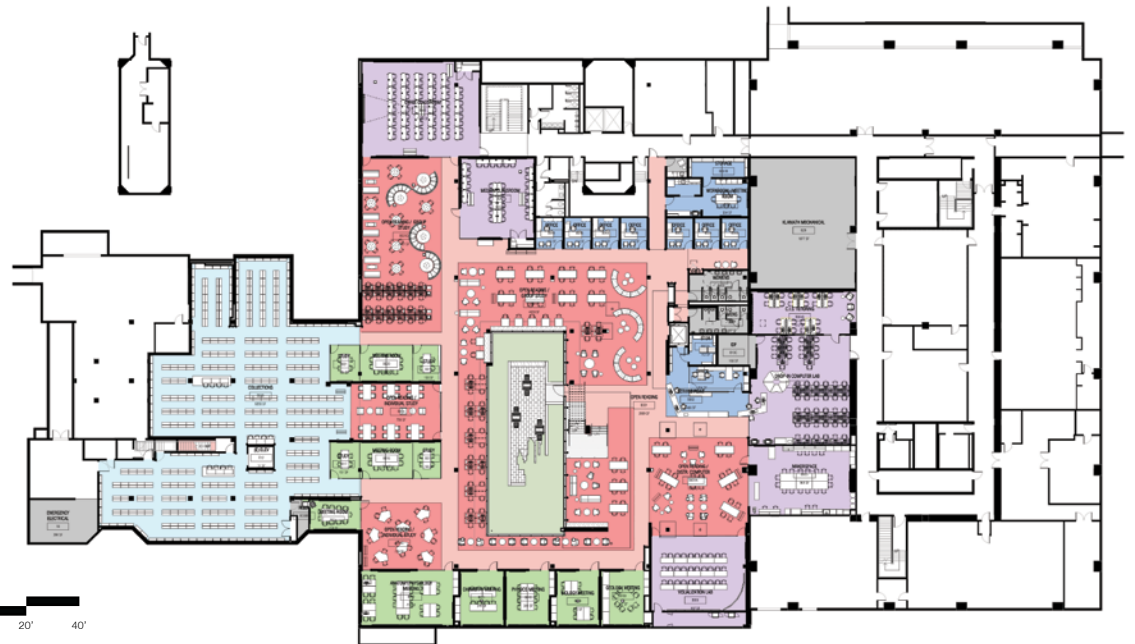

UNIVERSITY OF OREGON
ALLAN PRICE SCIENCE COMMONS &
RESEARCH LIBRARY REMODEL / EXPANSION
EUGENE, OREGON

LOKEY SCIENCE COMPLEX

- Public, Event & Exhibit Spaces
- Non-assigned Area
- Utility

- Seating & Study Spaces
- Study & Meeting Room Spaces
- Instructional Spaces
- Library Services & Administration
- Collections
- Non-assigned Area
- Utility