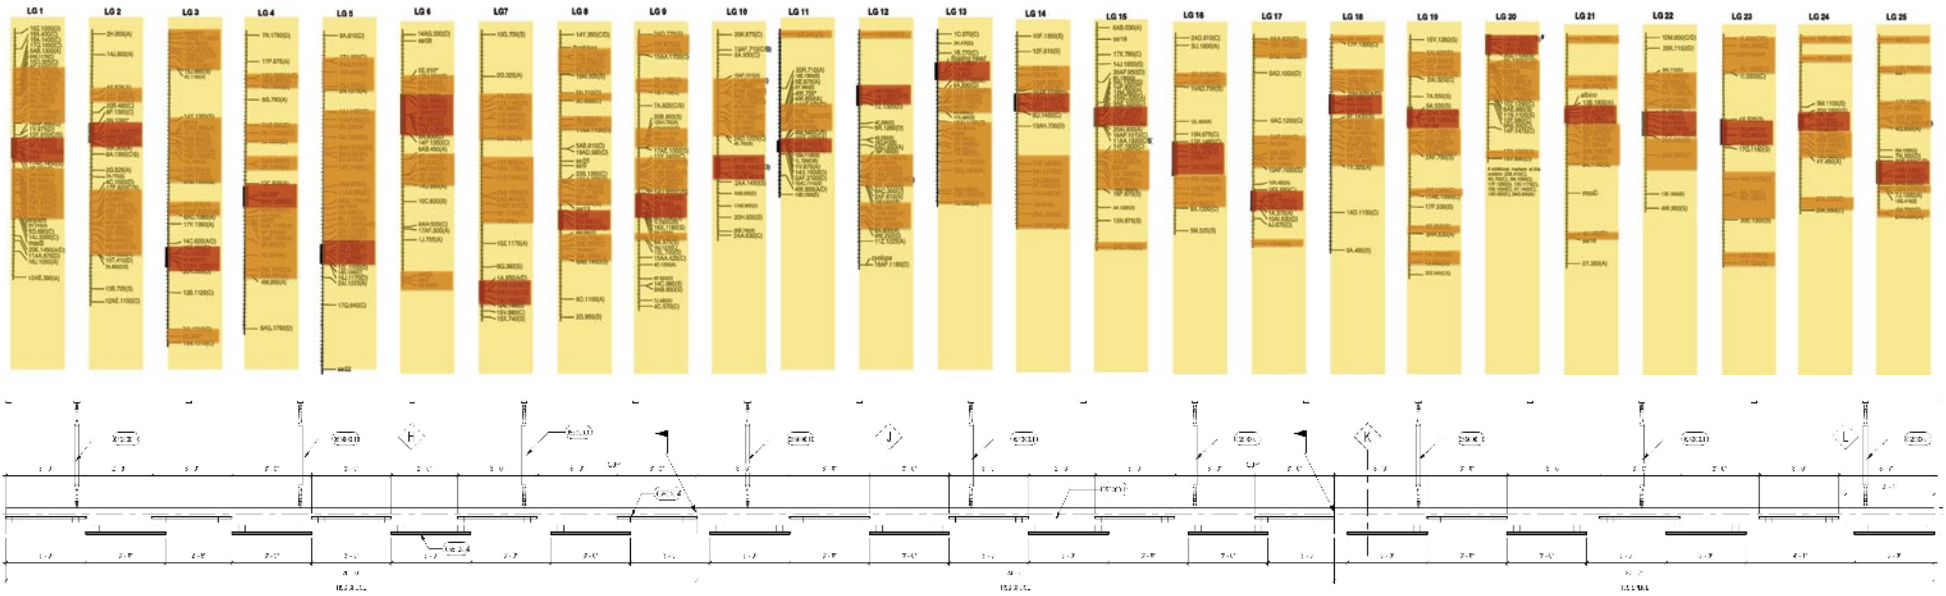

UNIVERSITY OF OREGON
ALLAN PRICE SCIENCE COMMONS &
RESEARCH LIBRARY REMODEL / EXPANSION
EUGENE, OREGON

LOKEY SCIENCE COMPLEX

- Public, Event & Exhibit Spaces
- Non-assigned Area
- Utility

- Seating & Study Spaces
- Study & Meeting Room Spaces
- Instructional Spaces
- Library Services & Administration
- Collections
- Non-assigned Area
- Utility

ZEBRA FISH

S
W

Winter Solstice @ 1 PM (21.5°)

Summer Solstice @ 6 PM (29.1°)

INFORMATION