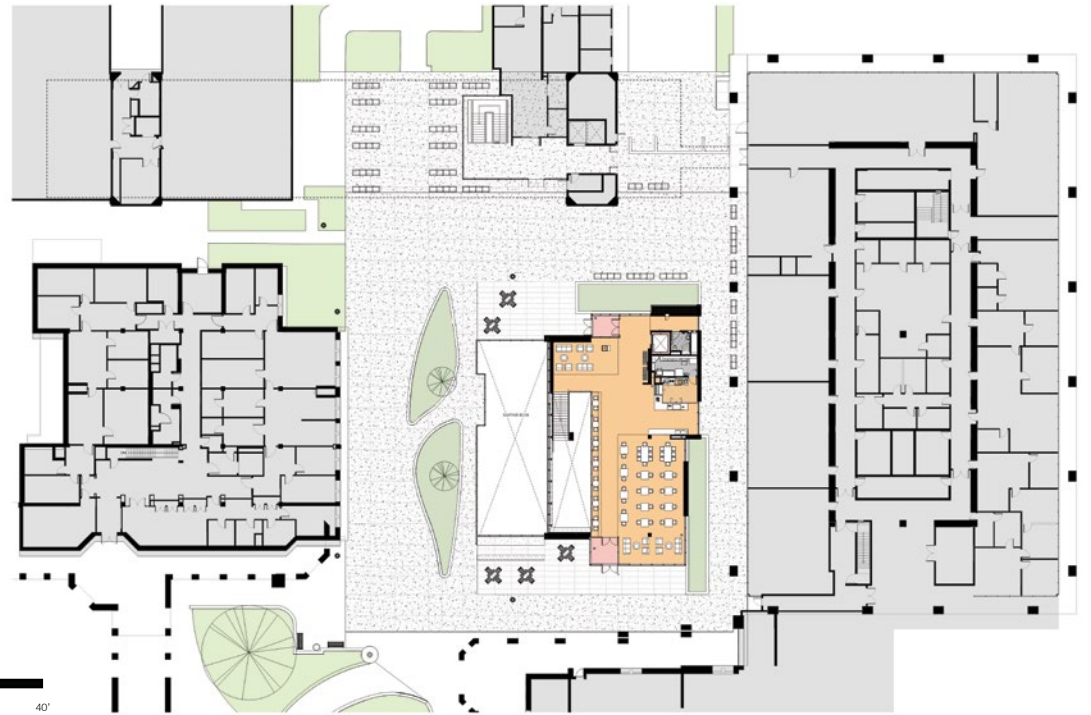

UNIVERSITY OF OREGON
ALLAN PRICE SCIENCE COMMONS &
RESEARCH LIBRARY REMODEL / EXPANSION
EUGENE, OREGON

LOKEY SCIENCE COMPLEX

- Public, Event & Exhibit Spaces
- Non-assigned Area
- Utility

- Seating & Study Spaces
- Study & Meeting Room Spaces
- Instructional Spaces
- Library Services & Administration
- Collections
- Non-assigned Area
- Utility

ZEBRA FISH

S
W

Winter Solstice @ 1 PM (21.5°)

Summer Solstice @ 6 PM (29.1°)

INFORMATION