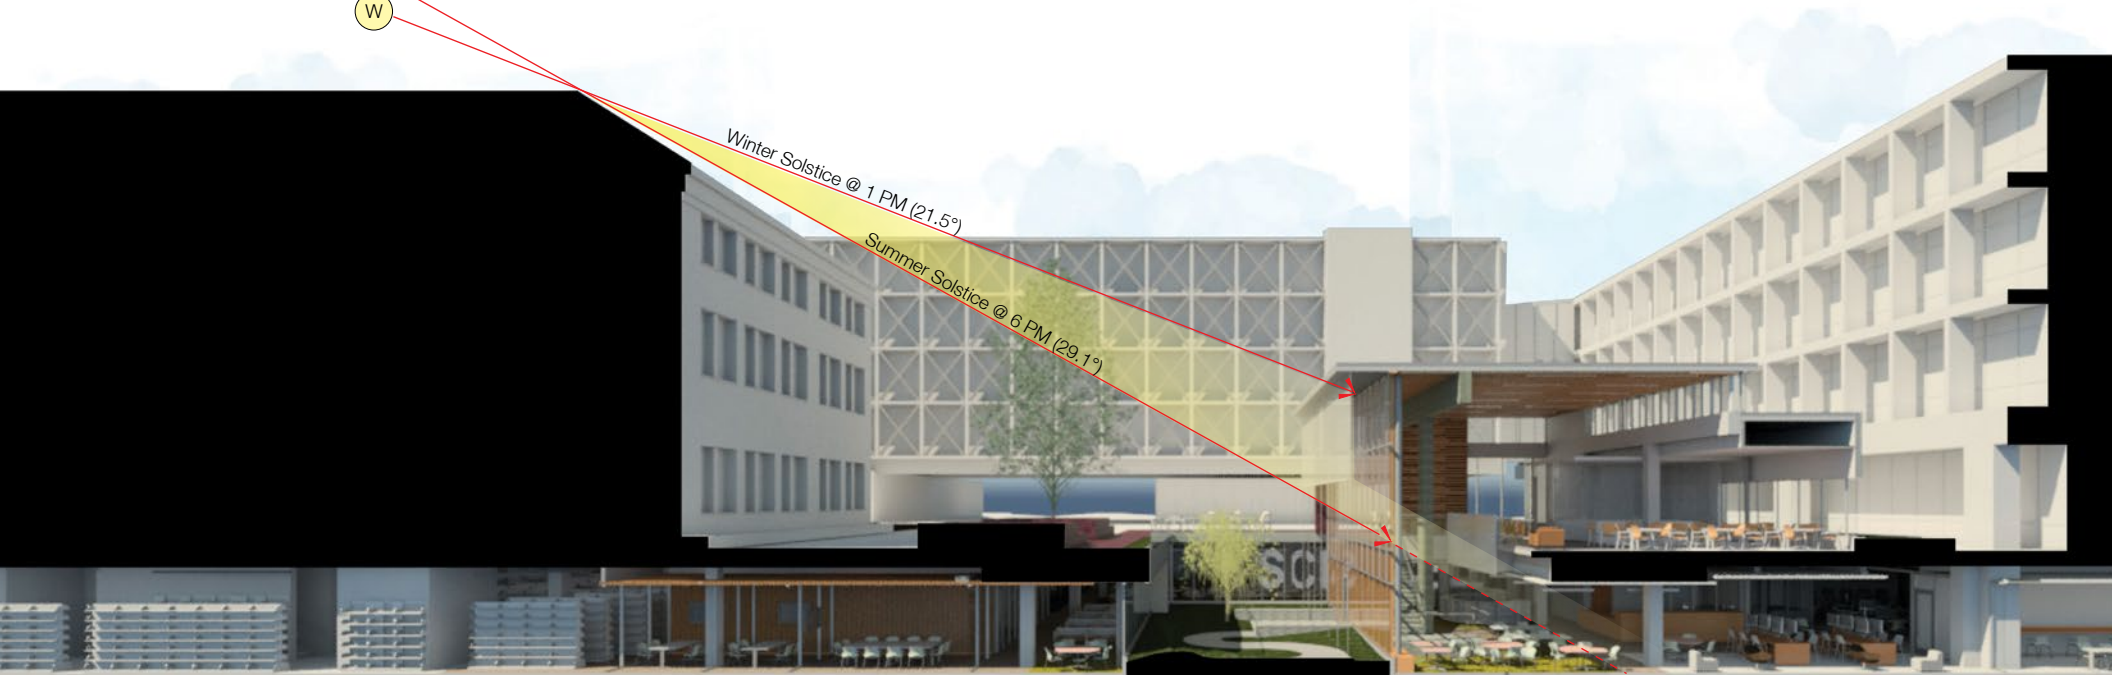

UNIVERSITY OF OREGON
ALLAN PRICE SCIENCE COMMONS &
RESEARCH LIBRARY REMODEL / EXPANSION
EUGENE, OREGON

LOKEY SCIENCE COMPLEX

- Public, Event & Exhibit Spaces
- Non-assigned Area
- Utility

- Seating & Study Spaces
- Study & Meeting Room Spaces
- Instructional Spaces
- Library Services & Administration
- Collections
- Non-assigned Area
- Utility

ZEBRA FISH

S
W

Winter Solstice @ 1 PM (21.5°)

Summer Solstice @ 6 PM (29.1°)

INFORMATION